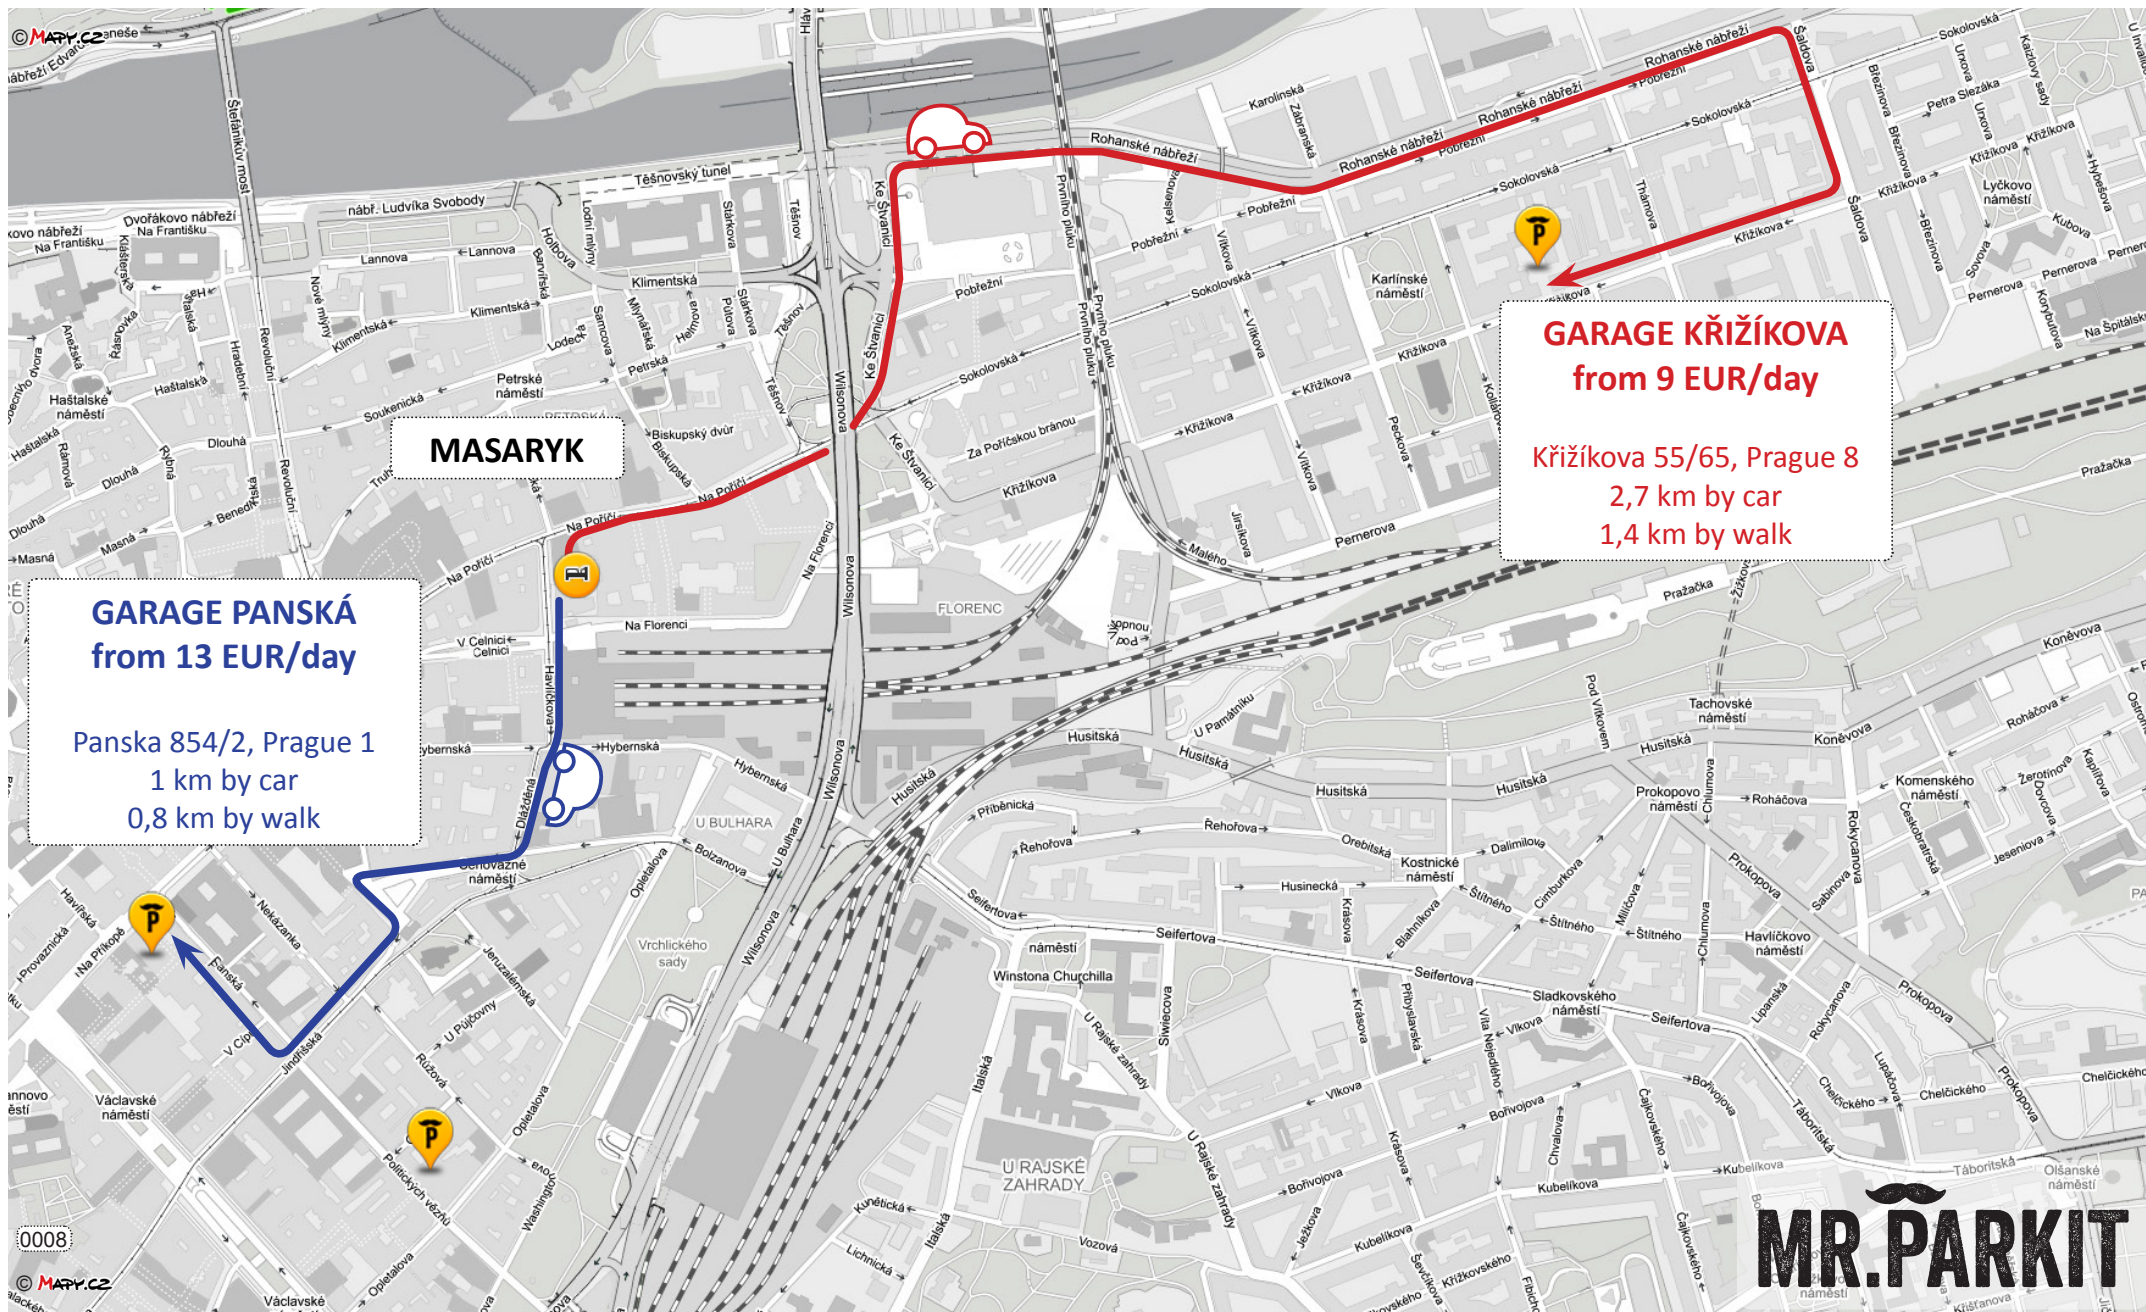

MR.PARKIT - Network of garages with online reservation system

Prior reservation on www.mrparkit.com required. The earlier you book, the cheaper you park!

MASARYK

GARAGE KŘÍŽIKOVA
from 9 EUR/day
Křížikova 55/65, Prague 8
2,7 km by car
1,4 km by walk

GARAGE PANSKÁ
from 13 EUR/day
Panska 854/2, Prague 1
1 km by car
0,8 km by walk

MR.PARKIT