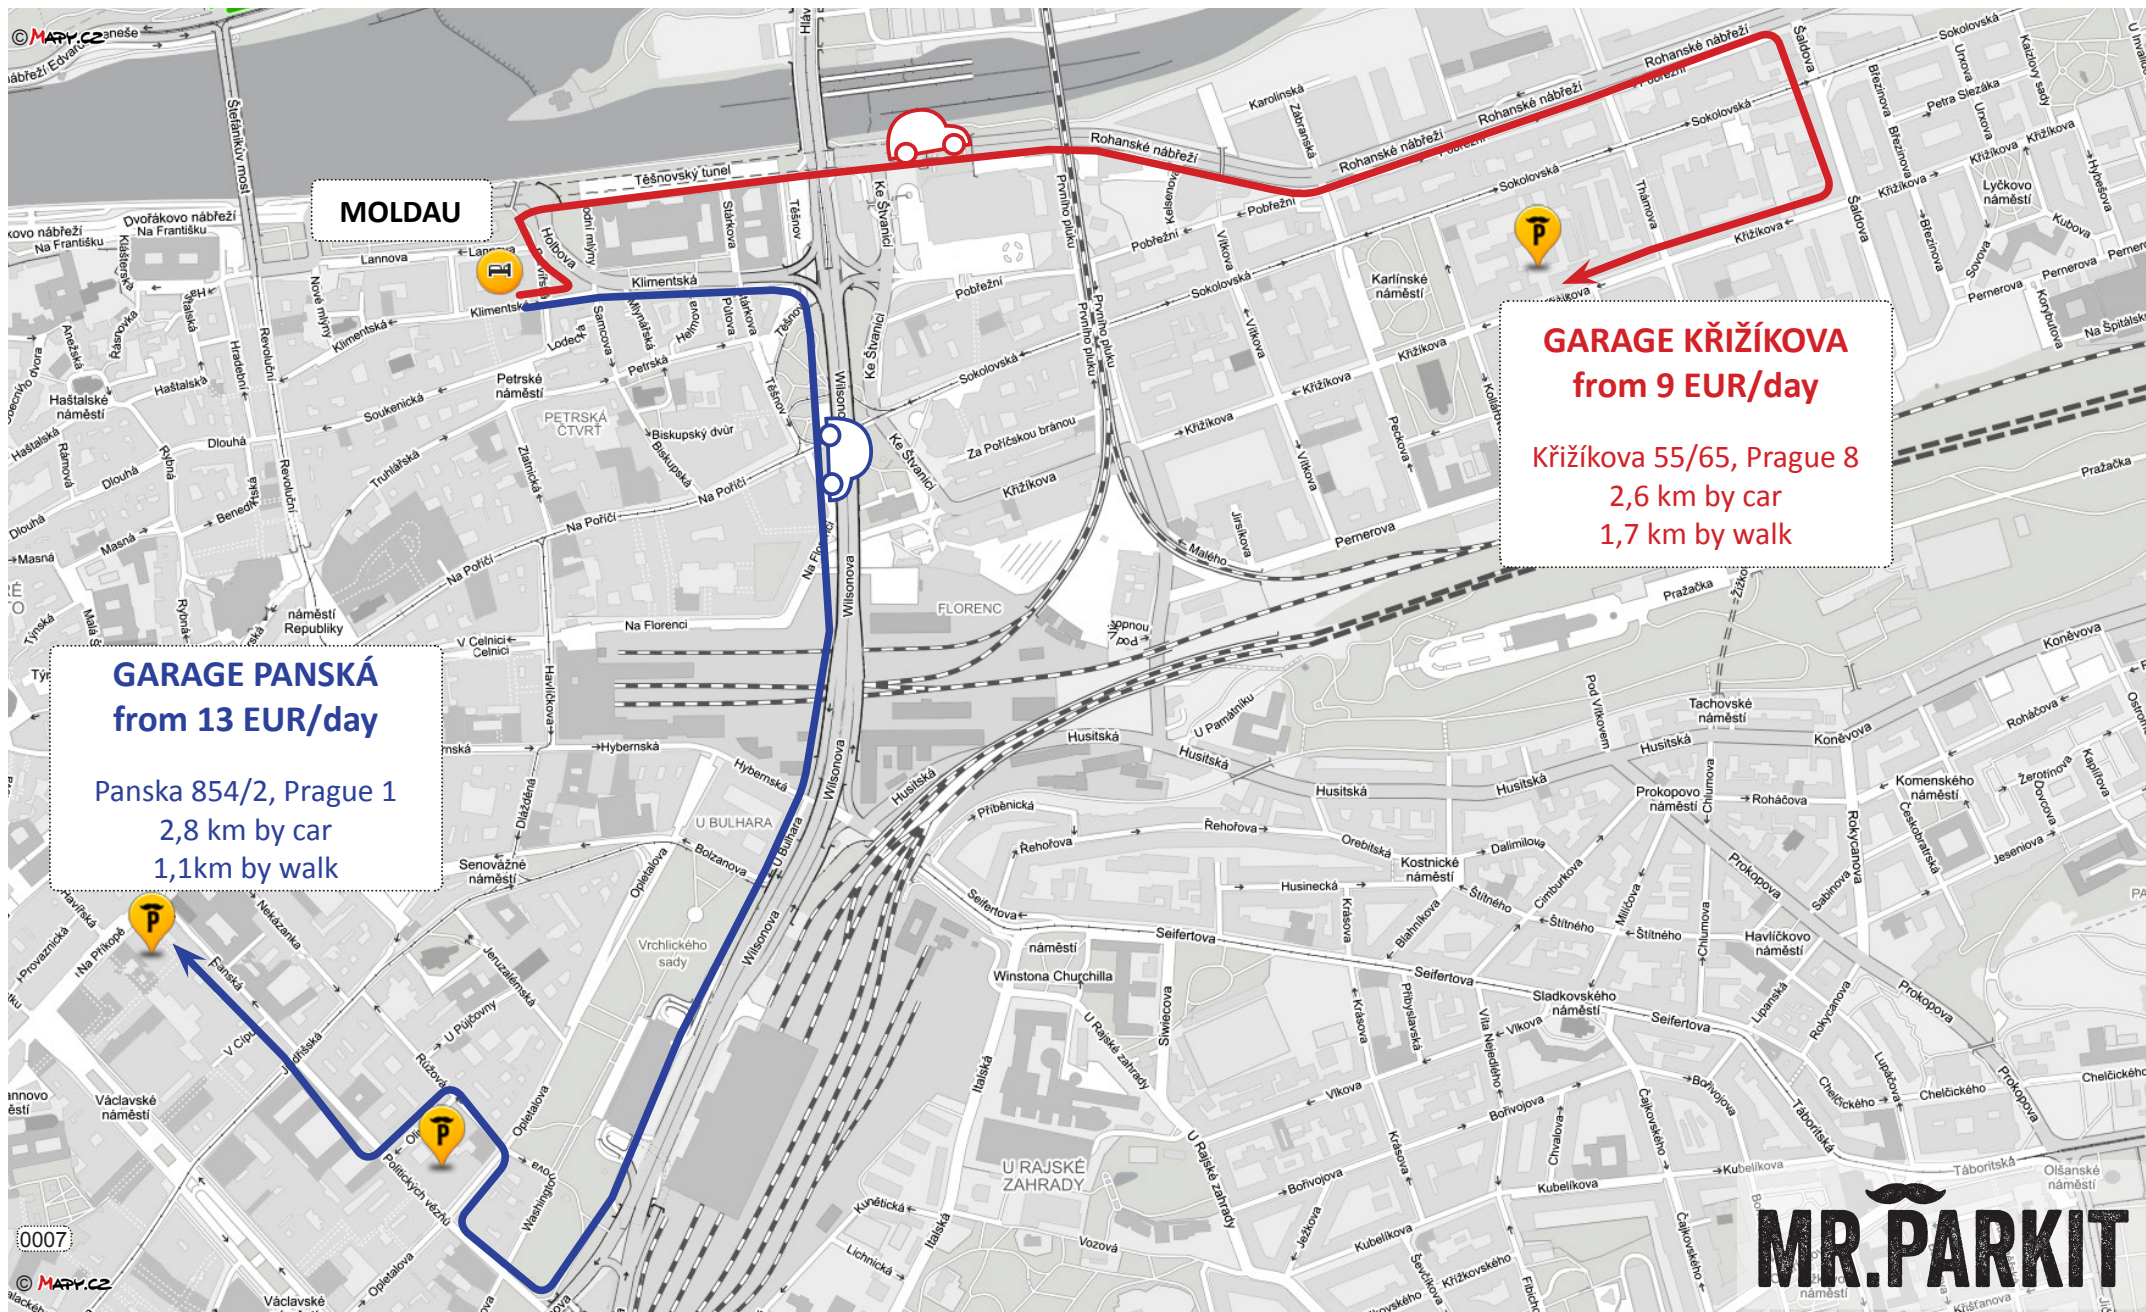

MR.PARKIT - Network of garages with online reservation system

Prior reservation on www.mrparkit.com required. The earlier you book, the cheaper you park!

MOLDAU

GARAGE KŘIŽÍKOVA
from 9 EUR/day
Křižíkova 55/65, Prague 8
2,6 km by car
1,7 km by walk

GARAGE PANSKÁ
from 13 EUR/day
Panska 854/2, Prague 1
2,8 km by car
1,1km by walk