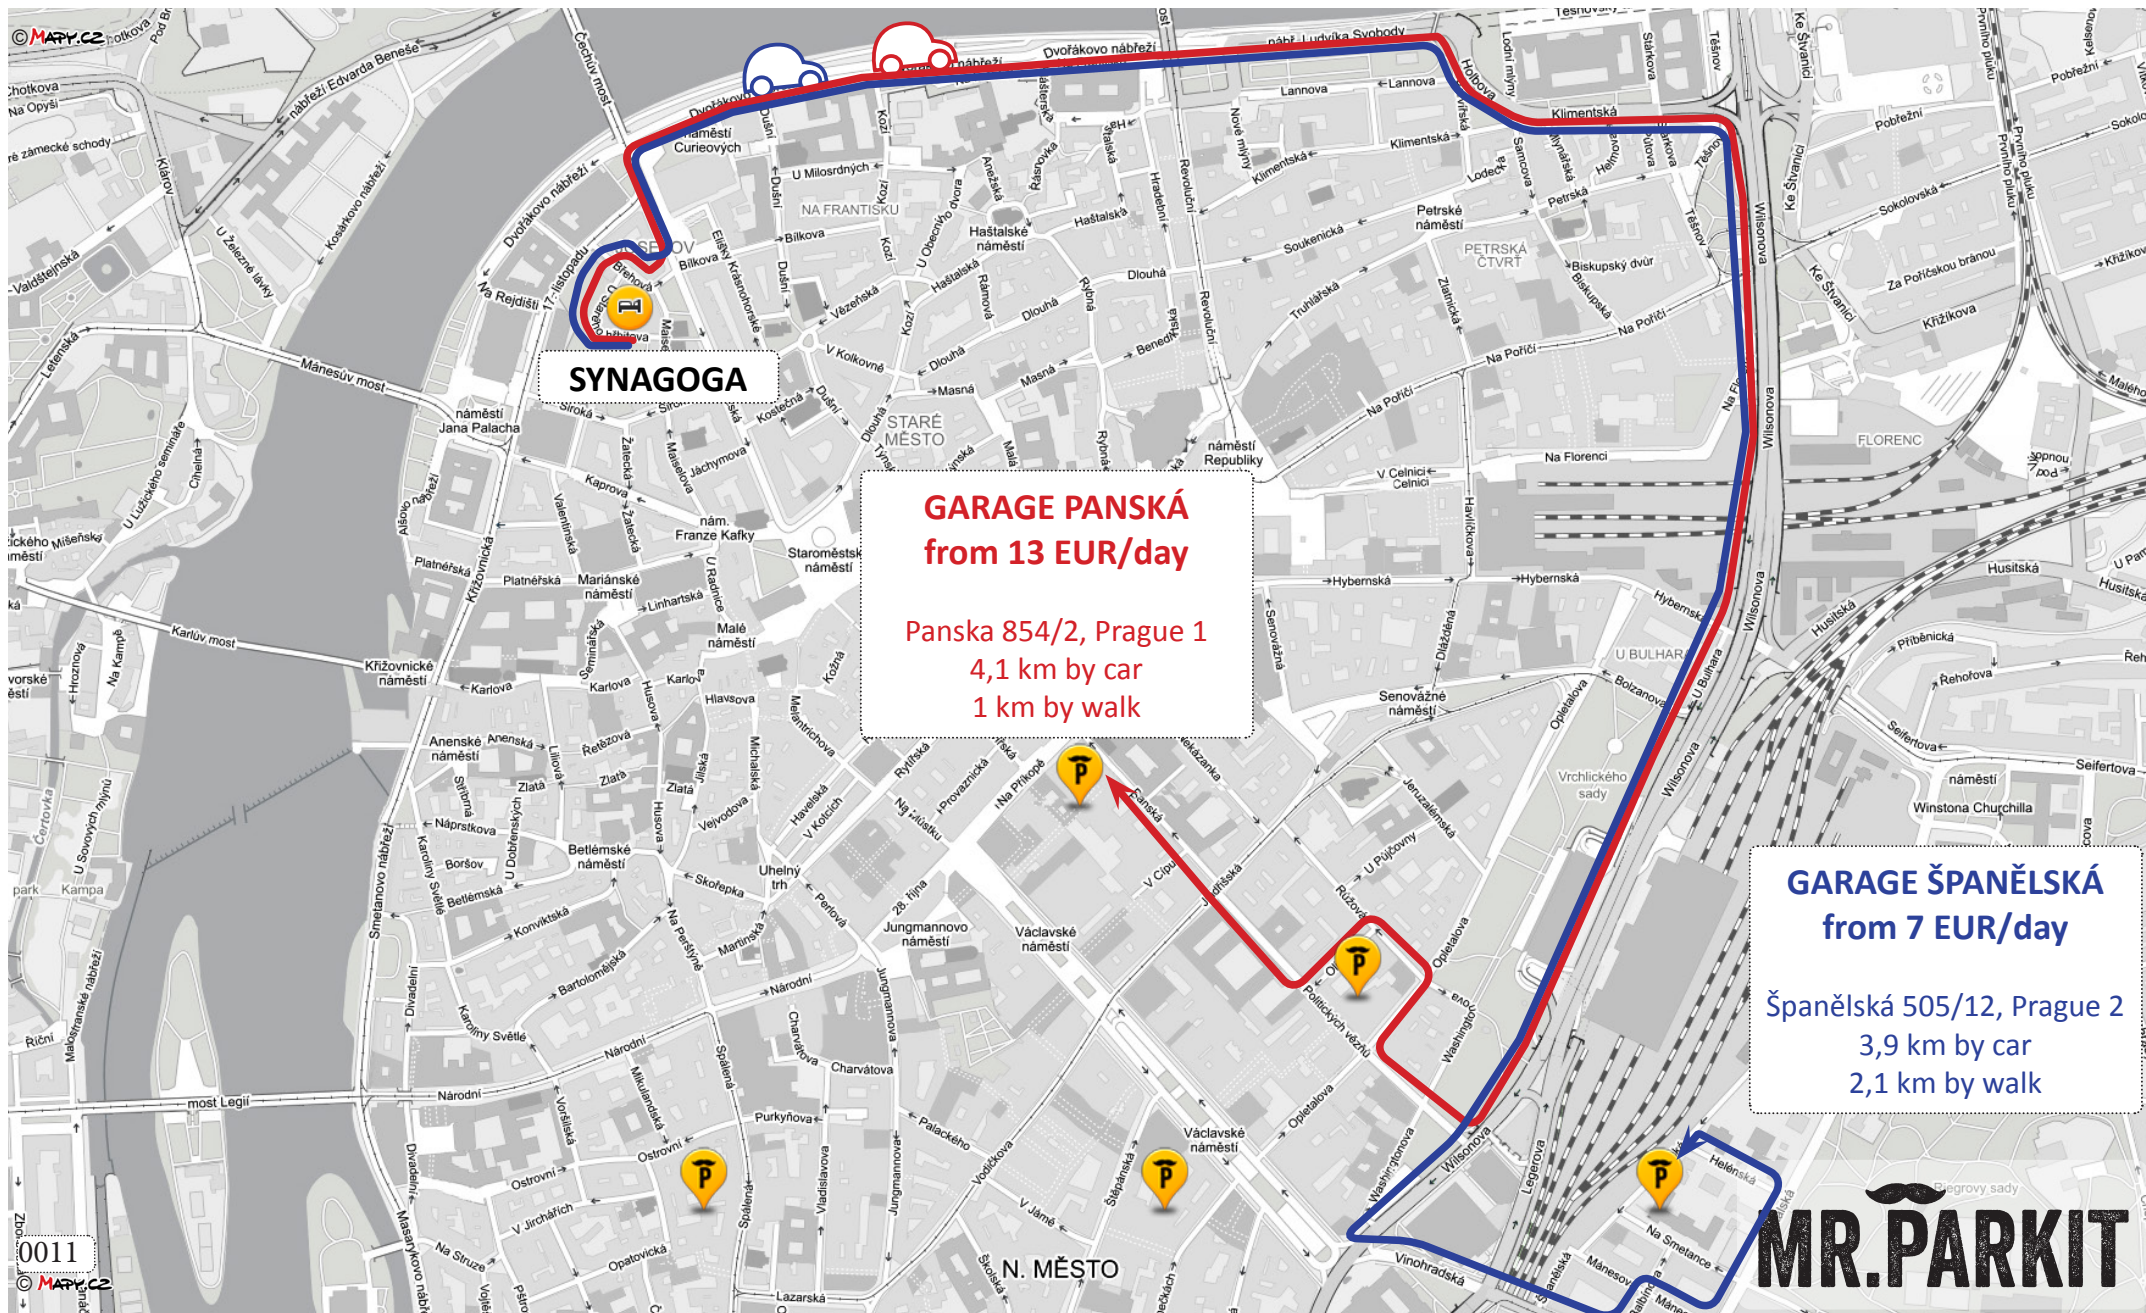

# MR.PARKIT - Network of garages with online reservation system

Prior reservation on [www.mrparkit.com](http://www.mrparkit.com) required. The earlier you book, the cheaper you park!

**GARAGE ŠPANĚLSKÁ**  
from 7 EUR/day  
Španělská 505/12, Prague 2  
3,9 km by car  
2,1 km by walk